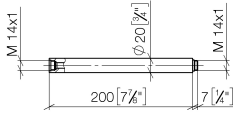

Extension for shower with fixed riser 200 mm - Chrome

IMO

12 120 970

| | | |
|---|--------------------|---------------|
|  | Chrome | 12 120 970-00 |
|  | Brushed Light Gold | 12 120 970-27 |

Fits: IMO, LULU, MADISON, MEM, TARA,
CL.1, LISSÉ, VAIA, META, CYO

Extension for shower with fixed riser 200 mm - Chrome

IMO

12 120 970

12 120 970

mm [inches]

12 120 970

Parts for other finishes can be found here: [Brushed Light Gold](#)

Spare parts list

| No. | Item Number | Name | Quantity used | Delivery time |
|-----|--------------------|-----------|---------------|---------------|
| 1 | 90 14 10 011 00 90 | seal | 1 | 2 |
| 2 | 09 24 04 180-00 | extension | 1 | 60 |