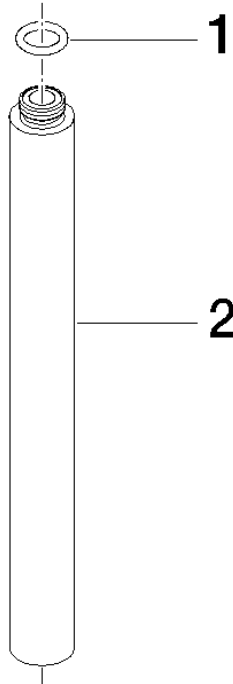

Extension for shower with fixed riser 200 mm - Chrome

IMO

12 120 970

| | | |
|---|--------------------|---------------|
|  | Chrome | 12 120 970-00 |
|  | Brushed Light Gold | 12 120 970-27 |

Fits: IMO, LULU, MADISON, MEM, TARA,
CL.1, LISSÉ, VAIA, META, CYO

Extension for shower with fixed riser 200 mm - Chrome

IMO

12 120 970

12 120 970

mm [inches]

12 120 970

Parts for other finishes can be found here: [Brushed Light Gold](#)

Spare parts list

| No. | Item Number | Name | Quantity used | Delivery time |
|-----|--------------------|-----------|---------------|---------------|
| 1 | 90 14 10 011 00 90 | seal | 1 | 2 |
| 2 | 09 24 04 180-00 | extension | 1 | 60 |